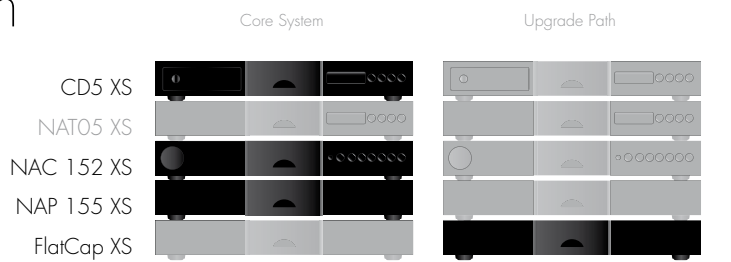

CD Separates System

Bring together a NAC 152 XS preamplifier, a NAP 155 XS power amplifier and a CD5 XS CD player for a stunning CD replay system. Make it even better with a FlatCap XS powering the CD player and the preamplifier.