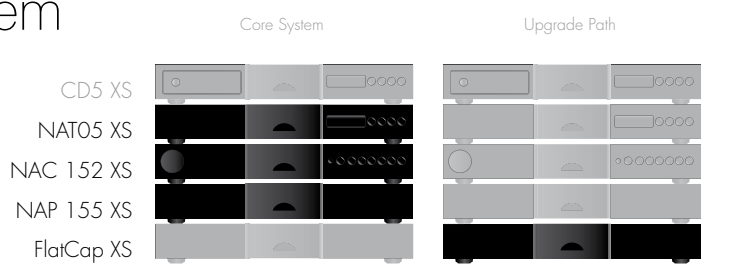

Tuner Separates System

A NAT05 XS with a NAC 152 XS and NAP 155 XS is the ultimate FM radio. Add a FlatCap XS for the preamplifier and the tuner, and radio has never sounded better.