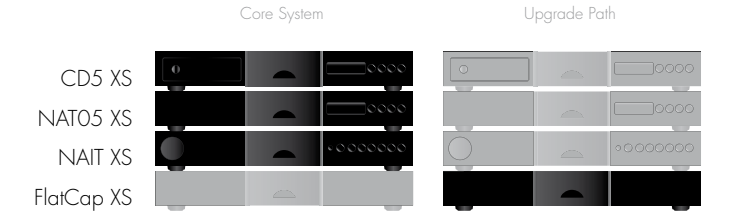

System Configurations

Integrated System

The CD5 XS, NAT05 XS and NAIT XS deliver the finest CD and radio sound you will experience from a compact system, albeit one that effectively represents the first rung on the ladder towards super-performance separates. The capabilities of this potent trio can easily be enhanced with the addition of a FlatCap XS power supply, and extended further by moving into the separates systems featured below, with the NAP 155 XS power amplifier and NAC 152 XS preamplifier combination.