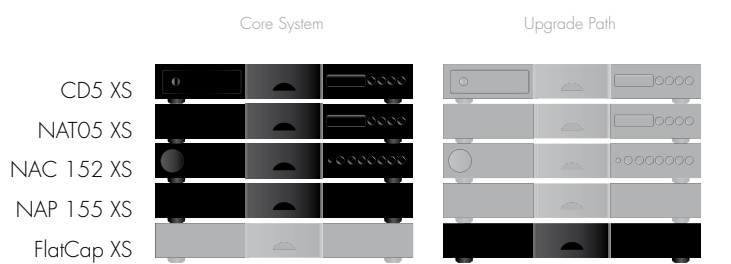

Complete Separates System

The complete XS system of CD5 XS and NAT05 XS, NAC 152 XS and NAP 155 XS defines brilliant music making. Adding a single FlatCap XS, which can power one or two components, upgrades the internal power supplies of the CD player, the tuner or the preamplifier, making your system shine even brighter. The system's performance can be further enhanced with the addition of a second or even a third FlatCap XS, each powering one component.